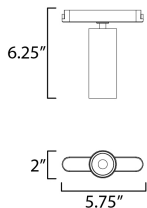

MEASUREMENTS

DIMENSION : 5.75" L x 2" W x 6.25" H
 HANGING WEIGHT : 0.52 lb

LAMPING

INPUT VOLTAGE : 120-277V
 LUMENS : 1,080 Rated (840 Del.)
 BULB : 1 x 12W LED DC Integrated , 12W Total
 BULB INCLUDED : (Integrated)
 DIMMABLE : Triac
 CRI : 90 CRI
 COLOR_TEMP : 3000K
 LIGHTING_DIRECTION : Down