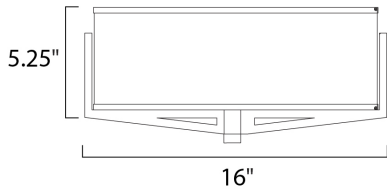

MEASUREMENTS

DIMENSION : 16" L x 16" W x 5.25" H
 HANGING WEIGHT :

LAMPING

INPUT VOLTAGE : V
 LUMENS : 4,065 Rated
 BULB : 3 x 18W Fluorescent GU24 , 54W Total
 BULB INCLUDED : (Included)
 DIMMABLE : No
 COLOR_TEMP : 2700K