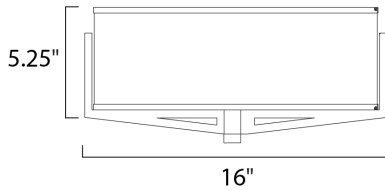

MEASUREMENTS

DIMENSION : 16" L x 16" W x 5.25" H
 HANGING WEIGHT :

LAMPING

INPUT VOLTAGE : V
 LUMENS : 4,065 Rated
 BULB : 3 x 18W Fluorescent GU24 , 54W Total
 BULB INCLUDED : (Included)
 DIMMABLE : No
 COLOR_TEMP : 2700K