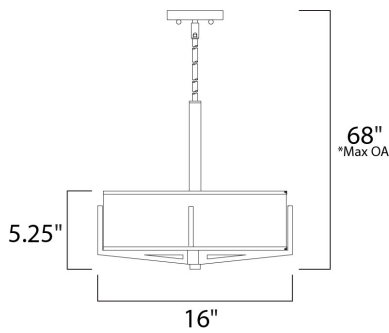

*max overall height

MEASUREMENTS

DIMENSION : 16" L x 16" W x 5.25" H
 MAX OAH : 68" OAH
 HANGING WEIGHT : 8.65 lb

LAMPING

INPUT VOLTAGE : 120V
 BULB : 3 x 60W Incandescent E26 Medium , 180W Total
 BULB INCLUDED : (Not Included)
 DIMMABLE : Yes