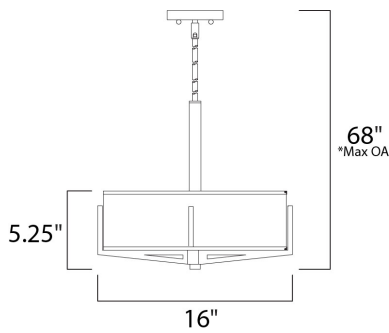

\*max overall height

**MEASUREMENTS**

DIMENSION : 16" L x 16" W x 5.25" H  
 MAX OAH : 68" OAH  
 HANGING WEIGHT : 8.65 lb

**LAMPING**

INPUT VOLTAGE : 120V  
 BULB : 3 x 60W Incandescent E26 Medium , 180W Total  
 BULB INCLUDED : (Not Included)  
 DIMMABLE : Yes