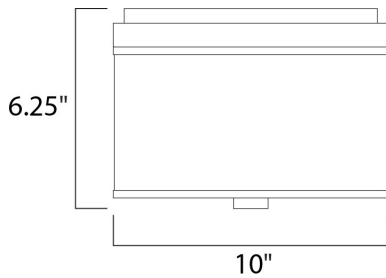

MEASUREMENTS

DIMENSION : 10" L x 10" W x 6.25" H
 HANGING WEIGHT : 3.17 lb

LAMPING

INPUT VOLTAGE : V
 LUMENS : 1,800 Rated
 BULB : 2 x 13W Fluorescent GU24 , 26W Total
 BULB INCLUDED : (Included)
 DIMMABLE : No
 COLOR_TEMP : 2700K