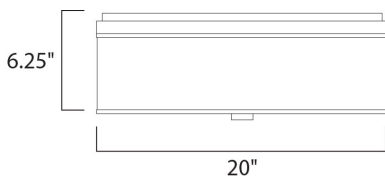

MEASUREMENTS

DIMENSION : 20" L x 20" W x 6.25" H
 HANGING WEIGHT : 11.07 lb

LAMPING

INPUT VOLTAGE : 120V
 BULB : 3 x 60W Incandescent E26 Medium , 180W Total
 BULB INCLUDED : (Not Included)
 DIMMABLE : Yes