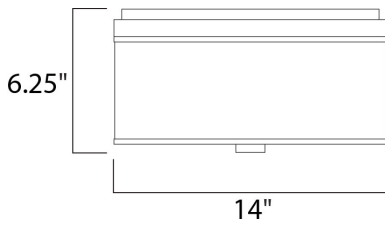

**MEASUREMENTS**

DIMENSION : 14" L x 14" W x 6.25" H  
 HANGING WEIGHT : 6.3 lb

**LAMPING**

INPUT VOLTAGE : 120V  
 BULB : 2 x 60W Incandescent E26 Medium , 120W Total  
 BULB INCLUDED : (Not Included)  
 DIMMABLE : Yes