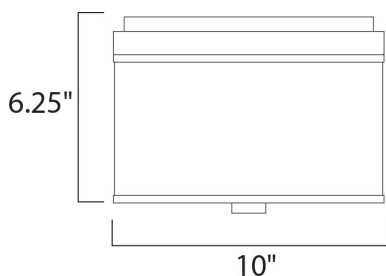

MEASUREMENTS

DIMENSION : 10" L x 10" W x 6.25" H
 HANGING WEIGHT : 3.4 lb

LAMPING

INPUT VOLTAGE : 120V
 BULB : 2 x 40W Incandescent E26 Medium , 80W Total
 BULB INCLUDED : (Not Included)
 DIMMABLE : Yes

FINISHES OPTION