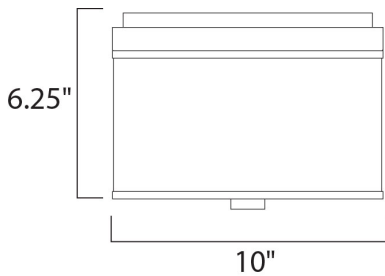

MEASUREMENTS

DIMENSION : 10" L x 10" W x 6.25" H
 HANGING WEIGHT : 3.4 lb

LAMPING

INPUT VOLTAGE : 120V
 BULB : 2 x 40W Incandescent E26 Medium , 80W Total
 BULB INCLUDED : (Not Included)
 DIMMABLE : Yes

FINISHES OPTION