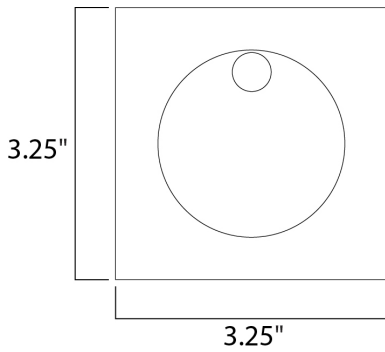

PRODUCT DESCRIPTION

MEASUREMENTS

DIMENSION : 3.25" W x 3.25" H x 1.5" Ext
 HANGING WEIGHT : 0.44 lb

LAMPING

INPUT VOLTAGE : 120V
 LUMENS : 180 Rated (70 Del.)
 BULB : 1 x 2W LED PCB Integrated , 2W Total
 BULB INCLUDED : (Integrated)
 DIMMABLE : No
 CRI : 80+ CRI
 COLOR_TEMP : 3000K
 LIGHTING_DIRECTION : Down