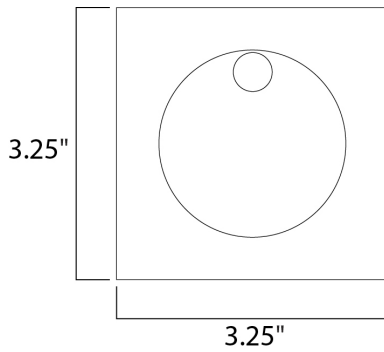

PRODUCT DESCRIPTION

MEASUREMENTS

DIMENSION : 3.25" W x 3.25" H x 1.5" Ext
 HANGING WEIGHT : 0.44 lb

LAMPING

INPUT VOLTAGE : 120V
 LUMENS : 180 Rated (70 Del.)
 BULB : 1 x 2W LED PCB Integrated , 2W Total
 BULB INCLUDED : (Integrated)
 DIMMABLE : No
 CRI : 80+ CRI
 COLOR_TEMP : 3000K
 LIGHTING_DIRECTION : Down