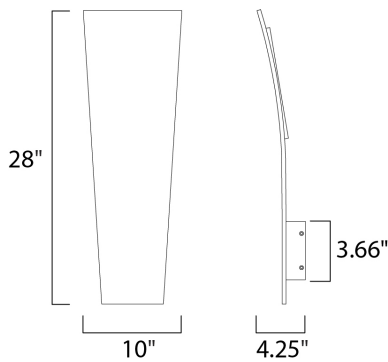

PRODUCT DESCRIPTION

MEASUREMENTS

DIMENSION : 10" W x 28" H x 4.25" Ext
 BACK PLATE : 3.66" W x 3.66" H x 24" HCO
 HANGING WEIGHT : 8.8 lb

LAMPING

INPUT VOLTAGE : 120V
 LUMENS : 1,960 Rated
 BULB : 2 x 14W LED PCB Integrated , 28W Total
 BULB INCLUDED : (Integrated)
 DIMMABLE : Electronic Low Voltage (ELV)
 CRI : 90+ CRI
 COLOR_TEMP : 3000K
 LIGHTING_DIRECTION : Indirect

FINISHES OPTION

-  Bronze (BZ)
-  Satin Aluminum (SA)
-  White (WT)

MATERIAL

Aluminum

RATINGS

cETLus
 Wet Location

ADDITIONAL

INSTALL UP/DOWN: UP/Down
 OPERATING TEMPERATURE:
 -20°C (-4°F), 40°C (104°F)