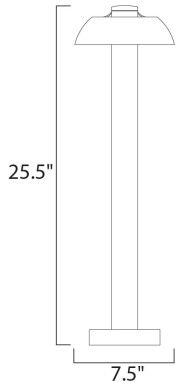

**MEASUREMENTS**

DIMENSION : 7.5" W x 25.5" H  
 HANGING WEIGHT : 5.51 lb

**LAMPING**

INPUT VOLTAGE : V  
 LUMENS : 420 Rated  
 BULB : 6 x 1W LED LED , 6W Total  
 BULB INCLUDED : (Integrated)  
 DIMMABLE :  
 CRI : 80+ CRI  
 COLOR\_TEMP : 3000K