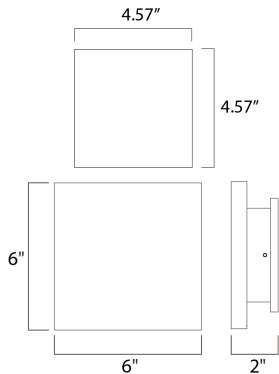

PRODUCT DESCRIPTION

MEASUREMENTS

DIMENSION : 6" W x 6" H x 2" Ext
 BACK PLATE : 4.57" W x 4.57" H x 3" HCO
 HANGING WEIGHT : 2.33 lb

LAMPING

INPUT VOLTAGE : 120V
 LUMENS : 720 Rated (490 Del.)
 BULB : 1 x 10W LED PCB Integrated , 10W Total
 BULB INCLUDED : (Integrated)
 DIMMABLE : ELV Or Triac CL
 CRI : 80+ CRI
 COLOR_TEMP : 3000K
 LIGHTING_DIRECTION : Indirect

FINISHES OPTION

-  Black (BK)
-  Satin Aluminum (SA)
-  White (WT)

MATERIAL

Aluminum

RATINGS

cETLus
 Wet Location
 ADA

ADDITIONAL

INSTALL UP/DOWN: Any
 RATED LIFE 50000 Hours
 OPERATING TEMPERATURE:
 -20°C (-4°F), 40°C (104°F)