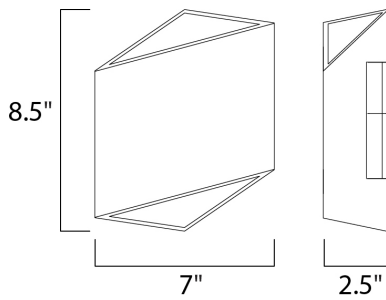

**PRODUCT DESCRIPTION**

**MEASUREMENTS**

DIMENSION : 7" W x 8.5" H x 2.5" Ext  
 BACK PLATE : 4.5" W x 0.75" H x 4.25" HCO  
 HANGING WEIGHT : 3.28 lb

**LAMPING**

INPUT VOLTAGE : 120V  
 LUMENS : 490 Rated (460 Del.)  
 BULB : 2 x 3.5W LED PCB Integrated , 7W Total  
 BULB INCLUDED : (Integrated)  
 DIMMABLE : Electronic Low Voltage (ELV)  
 CRI : 90+ CRI  
 COLOR\_TEMP : 3000K