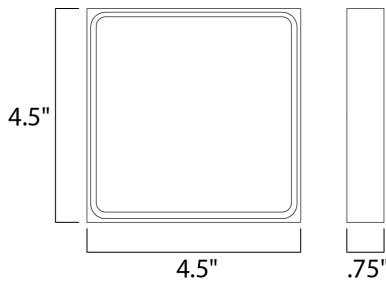

**PRODUCT DESCRIPTION**

**MEASUREMENTS**

DIMENSION : 4.5" W x 4.5" H x 0.75" Ext  
 BACK PLATE : 4.5" W x 0.75" H x 3.25" HCO  
 HANGING WEIGHT : 0.72 lb

**LAMPING**

INPUT VOLTAGE : 120V  
 LUMENS : 560 Rated (70 Del.)  
 BULB : 1 x 8W LED PCB Integrated , 8W Total  
 BULB INCLUDED : (Integrated)  
 DIMMABLE : Electronic Low Voltage (ELV)  
 CRI : 90+ CRI  
 COLOR\_TEMP : 3000K

**FINISHES OPTION**

-  Black (BK)
-  Satin Aluminum (SA)
-  White (WT)

**MATERIAL**

Aluminum, Acrylic

**RATINGS**

cETLus  
 Wet Location  
 ADA

**ADDITIONAL**

INSTALL UP/DOWN: Any  
 OPERATING TEMPERATURE:  
 -20°C (-4°F), 40°C (104°F)