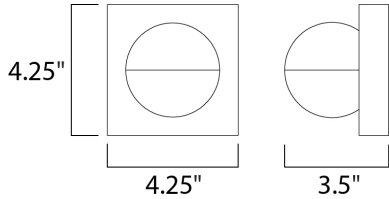

**PRODUCT DESCRIPTION**

**MEASUREMENTS**

DIMENSION : 4.25" W x 4.25" H x 3.5" Ext  
 MAX OAH : 4.25" W x 1" H  
 HANGING WEIGHT : 1.65 lb

**LAMPING**

INPUT VOLTAGE : 120V  
 LUMENS : 280 Rated (140 Del.)  
 BULB : 1 x 4W LED PCB Integrated , 4W Total  
 BULB INCLUDED : (Integrated)  
 DIMMABLE : Electronic Low Voltage (ELV)  
 CRI : 90+ CRI  
 COLOR\_TEMP : 3000K  
 LIGHTING\_DIRECTION : Directional