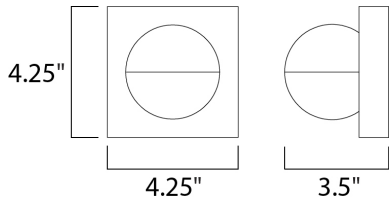

PRODUCT DESCRIPTION

MEASUREMENTS

DIMENSION : 4.25" W x 4.25" H x 3.5" Ext
 MAX OAH : 4.25" W x 4.25" H
 HANGING WEIGHT : 1.65 lb

LAMPING

INPUT VOLTAGE : 120V
 LUMENS : 280 Rated (140 Del.)
 BULB : 1 x 4W LED PCB Integrated , 4W Total
 BULB INCLUDED : (Integrated)
 DIMMABLE : Triac
 CRI : 90 CRI
 COLOR_TEMP : 3000K
 LIGHTING_DIRECTION : Directional