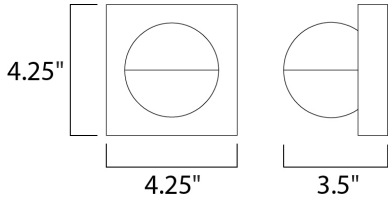

PRODUCT DESCRIPTION

MEASUREMENTS

DIMENSION : 4.25" W x 4.25" H x 3.5" Ext
 MAX OAH : 4.25" W x 4.25" H
 HANGING WEIGHT : 1.65 lb

LAMPING

INPUT VOLTAGE : 120V
 LUMENS : 280 Rated (140 Del.)
 BULB : 1 x 4W LED PCB Integrated , 4W Total
 BULB INCLUDED : (Integrated)
 DIMMABLE : Triac
 CRI : 90 CRI
 COLOR_TEMP : 3000K
 LIGHTING_DIRECTION : Directional