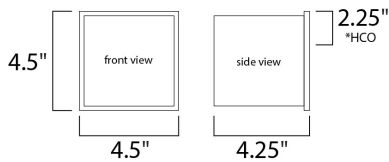

PRODUCT DESCRIPTION

*height from center of outlet to the top of the fixture

MEASUREMENTS

DIMENSION : 4" W x 4" H x 4" Ext
 MAX OAH : 4.33" W x 4.33" H
 HANGING WEIGHT : 2.33 lb

LAMPING

INPUT VOLTAGE : 120-277V
 LUMENS : 1,000 Rated (580 Del.)
 BULB : 2 x 5W LED PCB Integrated , 10W Total
 BULB INCLUDED : (Integrated)
 DIMMABLE : Triac
 CRI : 90 CRI
 COLOR_TEMP : 3000K
 LIGHTING_DIRECTION : Directional