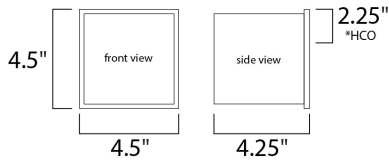

PRODUCT DESCRIPTION

*height from center of outlet to the top of the fixture

MEASUREMENTS

DIMENSION : 4" W x 4" H x 4" Ext
 MAX OAH : 4.33" W x 4.33" H
 HANGING WEIGHT : 2.33 lb

LAMPING

INPUT VOLTAGE : 120-277V
 LUMENS : 1,000 Rated (580 Del.)
 BULB : 2 x 5W LED PCB Integrated , 10W Total
 BULB INCLUDED : (Integrated)
 DIMMABLE : Triac
 CRI : 90 CRI
 COLOR_TEMP : 3000K
 LIGHTING_DIRECTION : Directional