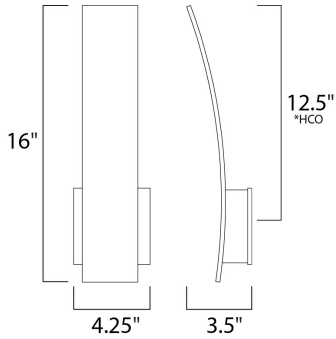

PRODUCT DESCRIPTION

MEASUREMENTS

DIMENSION : 4.25" W x 15.75" H x 3.5" Ext
MAX OAH : 4.33" W x 4.33" H
HANGING WEIGHT : 2.79 lb

LAMPING

INPUT VOLTAGE : 120V
LUMENS : 430 Rated (300 Del.)
BULB : 1 x 5W LED PCB Integrated , 5W Total
BULB INCLUDED : (Integrated)
DIMMABLE : Triac
CRI : 90 CRI
COLOR_TEMP : 3000K
LIGHTING_DIRECTION : Indirect

FINISHES OPTION

- Black (BK)
- Satin Aluminum (SA)
- White (WT)

MATERIAL

Aluminum

RATINGS

cETLus
Wet Location
ADA

ADDITIONAL

INSTALL UP/DOWN: Up
RATED LIFE 50000 Hours
OPERATING TEMPERATURE:
-20°C (-4°F), 40°C (104°F)

PHOTOMETRIC: Report Found Online

Always consult a qualified electrician before installing any lighting product.