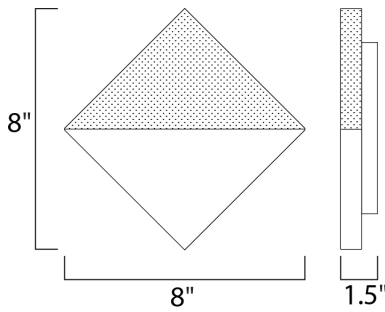

**PRODUCT DESCRIPTION**

**MEASUREMENTS**

DIMENSION : 8" W x 8" H x 1.5" Ext  
 MAX OAH : 1.5" OAH 6.5" W x 0.83" H  
 HANGING WEIGHT : 2.97 lb

**LAMPING**

INPUT VOLTAGE : 120V  
 LUMENS : 700 Rated (658 Del.)  
 BULB : 1 x 10W LED PCB Integrated , 10W Total  
 BULB INCLUDED : (Integrated)  
 DIMMABLE : Triac CL  
 CRI : 90+ CRI  
 COLOR\_TEMP : 3000K

**FINISHES OPTION**

-  Satin Aluminum (SA)
-  White (WT)

**MATERIAL**

Aluminum, Acrylic

**RATINGS**

cETLus  
 Wet Location  
 ADA

**ADDITIONAL**

INSTALL UP/DOWN: Any  
 RATED LIFE 50000 Hours  
 OPERATING TEMPERATURE:  
 -20°C (-4°F), 40°C (104°F)