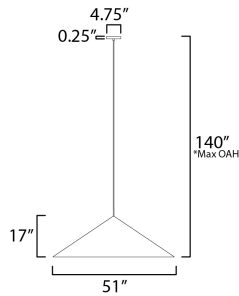

*max overall height

MEASUREMENTS

DIMENSION	: 51" L x 51" W x 17" H
MAX OAH	: 140" OAH
CANOPY	: 4.75" W x 0.25" H x 4.75" L
HANGING WEIGHT	: 51.6 lb

LAMPING

INPUT VOLTAGE	: 120V
LUMENS	: 1,600 Rated (1,440 Del.)
BULB	: 1 x 16W LED E26 Medium , 16W Total
BULB INCLUDED	: (Included)
DIMMABLE	: Y
CRI	: 90 CRI
COLOR_TEMP	: 3000K