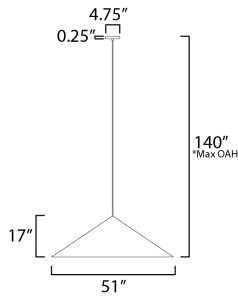

\*max overall height

#### MEASUREMENTS

DIMENSION	: 51" L x 51" W x 17" H
MAX OAH	: 140" OAH
CANOPY	: 4.75" W x 0.25" H x 4.75" L
HANGING WEIGHT	: 51.6 lb