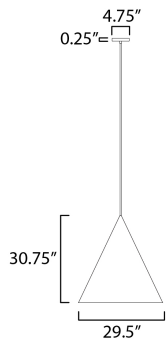

MEASUREMENTS

DIMENSION : 29.5" L x 29.5" W x 30.75" H
 MAX OAH : 153.5" OAH
 CANOPY : 4.75" W x 0.25" H x 4.75" L
 HANGING WEIGHT : 23 lb

LAMPING

INPUT VOLTAGE : 120V
 LUMENS : 1,600 Rated (1,440 Del.)
 BULB : 1 x 16W LED E26 Medium , 16W Total
 BULB INCLUDED : (Included)
 DIMMABLE : Y
 CRI : 90 CRI
 COLOR_TEMP : 3000K