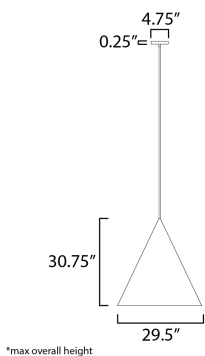

MEASUREMENTS

DIMENSION : 29.5" L x 29.5" W x 30.75" H
 MAX OAH : 153.5" OAH
 CANOPY : 4.75" W x 0.25" H x 4.75" L
 HANGING WEIGHT : 23 lb

LAMPING

INPUT VOLTAGE : 120V
 LUMENS : 1,600 Rated (1,440 Del.)
 BULB : 1 x 16W LED E26 Medium , 16W Total
 BULB INCLUDED : (Included)
 DIMMABLE : Y
 CRI : 90 CRI
 COLOR_TEMP : 3000K