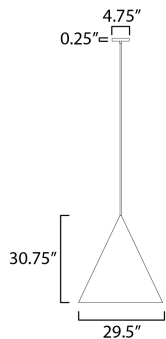

MEASUREMENTS

DIMENSION : 29.5" L x 29.5" W x 30.75" H
 MAX OAH : 153.5" OAH
 CANOPY : 4.75" W x 0.25" H x 4.75" L
 HANGING WEIGHT : 23 lb

LAMPING

INPUT VOLTAGE : 120V
 LUMENS : 1,600 Rated (1,440 Del.)
 BULB : 1 x 16W LED E26 Medium , 16W Total
 BULB INCLUDED : (Included)
 DIMMABLE : Y
 CRI : 90 CRI
 COLOR_TEMP : 3000K