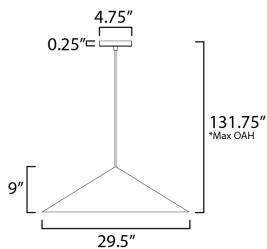

FINISHES OPTION

-  Antique Brass (AB)
-  Black (BK)

MATERIAL

Aluminum, Steel

RATINGS

cETLus
Dry Location

ADDITIONAL

RATED LIFE 35000 Hours
OPERATING TEMPERATURE:
-20°C (-4°F), 40°C (104°F)

MEASUREMENTS

DIMENSION : 29.5" W x 9" H x 29.5" Ext
MAX OAH : 131.75" OAH
CANOPY : 4.75" W x 0.25" H x 4.75" L
HANGING WEIGHT : 4.94 lb

LAMPING

INPUT VOLTAGE : 120V
LUMENS : 900 Rated (650 Del.)
BULB : 1 x 12W LED E26 Medium , 12W Total
BULB INCLUDED : (Included)
CRI : 90 CRI
COLOR_TEMP : 3000K