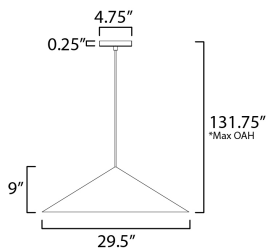

LAMPING

INPUT VOLTAGE	: 120V
LUMENS	: 900 Rated (650 Del.)
BULB	: 1 x 12W LED E26 Medium , 12W Total
BULB INCLUDED	: (Included)
CRI	: 90 CRI
COLOR_TEMP	: 3000K

*max overall height

FINISHES OPTION

- Antique Brass (AB)
- Black (BK)

MATERIAL

Aluminum, Steel

RATINGS

cETLus
Dry Location

ADDITIONAL

RATED LIFE 35000 Hours
OPERATING TEMPERATURE:
-20°C (-4°F), 40°C (104°F)

Always consult a qualified electrician before installing any lighting product.