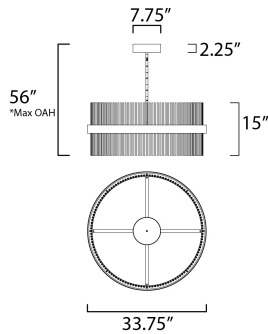

PRODUCT DESCRIPTION

Wide bands of Matte Black metal supports an evenly spaced row of thin tubing finished in your choice of Satin Brass, Satin Nickel or a combination of the two. The stylish design is connected by WiZ that enables the lighting's White Ambiance between 2700-5000 Kelvin. Marvel at the ring's soft indirect lighting dispersion cast light both up and down and shine along the tubes aglow. Set daylight white options for concentration tasks and energize your body. Similarly take notice of the effect when setting a warmer tone at the end of the day or to add some ambiance.

*max overall height

MEASUREMENTS

DIMENSION : 33.75" L x 33.75" W x 15" H
 MAX OAH : 56" OAH
 CANOPY : 7.75" W x 2.25" H x 7.75" L
 HANGING WEIGHT : 28 lb

LAMPING

INPUT VOLTAGE : 120-277V
 LUMENS : 7,000 Rated (2,500 Del.)
 BULB : 2 x 73W LED PCB Integrated , 73W Total
 BULB INCLUDED : (Integrated)
 DIMMABLE : Dimmable W/ WiZ compatible device or app
 CRI : 80 CRI
 COLOR_TEMP : 2700 - 5000K

FINISHES OPTION

-  Black / Satin Brass (BKSBR)
-  Black / Satin Nickel (BKSNI)
-  Black / Satin Nickel / Satin Brass (BKSNSBR)

MATERIAL

Steel

RATINGS

cETLus
 Dry Location

ADDITIONAL

SLOPE: 90
 RATED LIFE 25000 Hours
 OPERATING TEMPERATURE:
 -20°C (-4°F), 40°C (104°F)