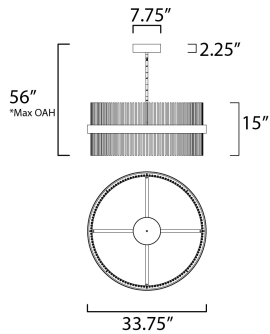

**PRODUCT DESCRIPTION**

Wide bands of Matte Black metal supports an evenly spaced row of thin tubing finished in your choice of Satin Brass, Satin Nickel or a combination of the two. The stylish design is connected by WiZ that enables the lighting's White Ambiance between 2700-5000 Kelvin. Marvel at the ring's soft indirect lighting dispersion cast light both up and down and shine along the tubes aglow. Set daylight white options for concentration tasks and energize your body. Similarly take notice of the effect when setting a warmer tone at the end of the day or to add some ambiance.

\*max overall height

**MEASUREMENTS**

DIMENSION : 33.75" L x 33.75" W x 15" H  
 MAX OAH : 56" OAH  
 CANOPY : 7.75" W x 2.25" H x 7.75" L  
 HANGING WEIGHT : 28 lb

**LAMPING**

INPUT VOLTAGE : 120-277V  
 LUMENS : 7,000 Rated (2,500 Del.)  
 BULB : 2 x 73W LED PCB Integrated , 73W Total  
 BULB INCLUDED : (Integrated)  
 DIMMABLE : Dimmable W/ WiZ compatible device or app  
 CRI : 80 CRI  
 COLOR\_TEMP : 2700 - 5000K

**FINISHES OPTION**

-  Black / Satin Brass (BKSBR)
-  Black / Satin Nickel (BKSNI)
-  Black / Satin Nickel / Satin Brass (BKSNSBR)

**MATERIAL**

Steel

**RATINGS**

cETLus  
 Dry Location

**ADDITIONAL**

SLOPE: 90  
 RATED LIFE 25000 Hours  
 OPERATING TEMPERATURE:  
 -20°C (-4°F), 40°C (104°F)