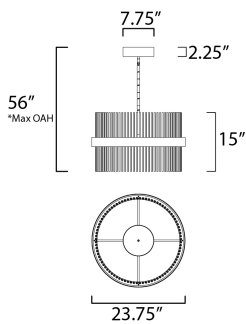

**FINISHES OPTION**

-  Black / Satin Brass (BKSBR)
-  Black / Satin Nickel (BKSN)
-  Black / Satin Nickel / Satin Brass (BKSNSBR)

**MATERIAL**

Steel

**RATINGS**

cETLus  
Dry Location

**ADDITIONAL**

SLOPE: 90  
RATED LIFE 25000 Hours  
OPERATING TEMPERATURE:  
-20°C (-4°F), 40°C (104°F)

**MEASUREMENTS**

DIMENSION : 23.75" L x 23.75" W x 15" H  
 MAX OAH : 56" OAH  
 CANOPY : 7.75" W x 2.25" H x 7.75" L  
 HANGING WEIGHT : 21.16 lb

**LAMPING**

INPUT VOLTAGE : 120-277V  
 LUMENS : 4,900 Rated (1,600 Del.)  
 BULB : 2 x 53W LED PCB Integrated , 53W Total  
 BULB INCLUDED : (Integrated)  
 DIMMABLE : Dimmable W/ WiZ compatible device or app  
 CRI : 80 CRI  
 COLOR\_TEMP : 2700 - 5000K