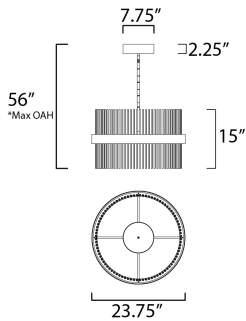

FINISHES OPTION

-  Black / Satin Brass (BKSBR)
-  Black / Satin Nickel (BKSNI)
-  Black / Satin Nickel / Satin Brass (BKSNSBR)

MATERIAL

Steel

RATINGS

cETLus
Dry Location

ADDITIONAL

SLOPE: 90
RATED LIFE 25000 Hours
OPERATING TEMPERATURE:
-20°C (-4°F), 40°C (104°F)

MEASUREMENTS

DIMENSION : 23.75" L x 23.75" W x 15" H
 MAX OAH : 56" OAH
 CANOPY : 7.75" W x 2.25" H x 7.75" L
 HANGING WEIGHT : 21.16 lb

LAMPING

INPUT VOLTAGE : 120-277V
 LUMENS : 4,900 Rated (1,600 Del.)
 BULB : 2 x 53W LED PCB Integrated , 53W Total
 BULB INCLUDED : (Integrated)
 DIMMABLE : Dimmable W/ WiZ compatible device or app
 CRI : 80 CRI
 COLOR_TEMP : 2700 - 5000K