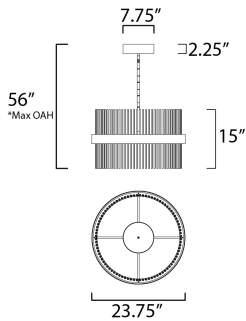

**FINISHES OPTION**

-  Black / Satin Brass (BKSBR)
-  Black / Satin Nickel (BKSN)
-  Black / Satin Nickel / Satin Brass (BKSNSBR)

**MATERIAL**

Steel

**RATINGS**

cETLus  
Dry Location

**ADDITIONAL**

SLOPE: 90  
RATED LIFE 25000 Hours  
OPERATING TEMPERATURE:  
-20°C (-4°F), 40°C (104°F)

**MEASUREMENTS**

- DIMENSION : 23.75" L x 23.75" W x 15" H
- MAX OAH : 56" OAH
- CANOPY : 7.75" W x 2.25" H x 7.75" L
- HANGING WEIGHT : 21.16 lb

**LAMPING**

- INPUT VOLTAGE : 120-277V
- LUMENS : 4,900 Rated (1,600 Del.)
- BULB : 2 x 53W LED PCB Integrated , 53W Total
- BULB INCLUDED : (Integrated)
- DIMMABLE : Dimmable W/ WiZ compatible device or app
- CRI : 80 CRI
- COLOR\_TEMP : 2700 - 5000K