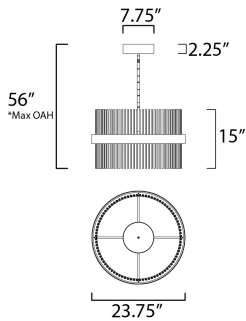

FINISHES OPTION

-  Black / Satin Brass (BKSBR)
-  Black / Satin Nickel (BKSN)
-  Black / Satin Nickel / Satin Brass (BKSNSBR)

MATERIAL

Steel

RATINGS

cETLus
Dry Location

ADDITIONAL

SLOPE: 90
RATED LIFE 25000 Hours
OPERATING TEMPERATURE:
-20°C (-4°F), 40°C (104°F)

MEASUREMENTS

- DIMENSION : 23.75" L x 23.75" W x 15" H
- MAX OAH : 56" OAH
- CANOPY : 7.75" W x 2.25" H x 7.75" L
- HANGING WEIGHT : 21.16 lb

LAMPING

- INPUT VOLTAGE : 120-277V
- LUMENS : 4,900 Rated (1,600 Del.)
- BULB : 2 x 53W LED PCB Integrated , 53W Total
- BULB INCLUDED : (Integrated)
- DIMMABLE : Dimmable W/ WiZ compatible device or app
- CRI : 80 CRI
- COLOR_TEMP : 2700 - 5000K