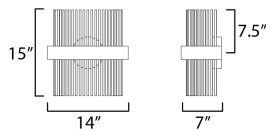

PRODUCT DESCRIPTION

Wide bands of Matte Black metal supports an evenly spaced row of thin tubing finished in your choice of Satin Brass, Satin Nickel or a combination of the two. The stylish design is connected by WiZ that enables the lighting's White Ambiance between 2700-5000 Kelvin. Marvel at the ring's soft indirect lighting dispersion cast light both up and down and shine along the tubes aglow. Set daylight white options for concentration tasks and energize your body. Similarly take notice of the effect when setting a warmer tone at the end of the day or to add some ambiance.

MEASUREMENTS

DIMENSION : 14" L x 7" W x 15" H x 7" Ext
 MAX OAH : 5.5" W x 5.5" H
 HANGING WEIGHT : 6.06 lb

LAMPING

INPUT VOLTAGE : 120-277V
 LUMENS : 1,400 Rated (490 Del.)
 BULB : 2 x 17W LED PCB Integrated , 17W Total
 BULB INCLUDED : (Integrated)
 DIMMABLE : Dimmable W/ WiZ compatible device or app
 CRI : 80 CRI
 COLOR_TEMP : 2700 - 5000K
 LIGHTING_DIRECTION : Down

FINISHES OPTION

-  Black / Satin Brass (BKSBR)
-  Black / Satin Nickel (BKSNI)
-  Black / Satin Nickel / Satin Brass (BKSNSBR)

MATERIAL

Steel

RATINGS

cETLus
 Damp Location

ADDITIONAL

INSTALL UP/DOWN: Down
 RATED LIFE 25000 Hours
 OPERATING TEMPERATURE:
 -20°C (-4°F), 40°C (104°F)