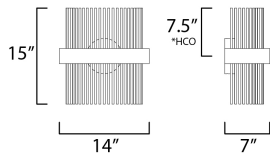

LAMPING

INPUT VOLTAGE : 120-277V
LUMENS : 1,400 Rated (490 Del.)
BULB : 2 x 17W LED PCB Integrated , 17W Total
BULB INCLUDED : (Integrated)
DIMMABLE : Dimmable W/ WiZ compatible device or app
CRI : 80 CRI
COLOR_TEMP : 2700 - 5000K
LIGHTING_DIRECTION : Down