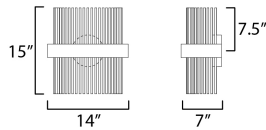

PRODUCT DESCRIPTION

Wide bands of Matte Black metal supports an evenly spaced row of thin tubing finished in your choice of Satin Brass, Satin Nickel or a combination of the two. The stylish design is connected by WiZ that enables the lighting's White Ambiance between 2700-5000 Kelvin. Marvel at the ring's soft indirect lighting dispersion cast light both up and down and shine along the tubes aglow. Set daylight white options for concentration tasks and energize your body. Similarly take notice of the effect when setting a warmer tone at the end of the day or to add some ambiance.

MEASUREMENTS

DIMENSION : 14" L x 7" W x 15" H x 7" Ext
 MAX OAH : 5.5" W x 5.5" H
 HANGING WEIGHT : 6.06 lb

LAMPING

INPUT VOLTAGE : 120-277V
 LUMENS : 1,400 Rated (490 Del.)
 BULB : 2 x 17W LED PCB Integrated , 17W Total
 BULB INCLUDED : (Integrated)
 DIMMABLE : Dimmable W/ WiZ compatible device or app
 CRI : 80 CRI
 COLOR_TEMP : 2700 - 5000K
 LIGHTING_DIRECTION : Down

FINISHES OPTION

- Black / Satin Brass (BKSBR)
- Black / Satin Nickel (BKSNI)
- Black / Satin Nickel / Satin Brass (BKSNSBR)

MATERIAL

Steel

RATINGS

cETLus
 Damp Location

ADDITIONAL

INSTALL UP/DOWN: Down
 RATED LIFE 25000 Hours
 OPERATING TEMPERATURE:
 -20°C (-4°F), 40°C (104°F)