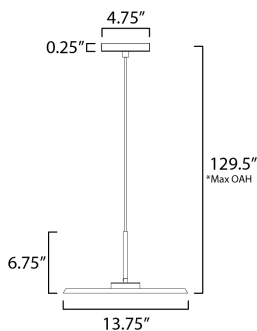

FINISHES OPTION

-  Antique Brass (AB)
-  Antique Copper (ACP)
-  Black (BK)

MATERIAL

Steel

RATINGS

cETLus
Dry Location

ADDITIONAL

RATED LIFE 35000 Hours
OPERATING TEMPERATURE:
-20°C (-4°F), 40°C (104°F)

MEASUREMENTS

- DIMENSION : 13.75" W x 6.75" H x 13.75" Ext
- MAX OAH : 129.5" OAH
- CANOPY : 4.75" W x 0.25" H x 4.75" L
- HANGING WEIGHT : 1.5 lb

LAMPING

- INPUT VOLTAGE : 120V
- LUMENS : 720 Rated (580 Del.)
- BULB : 1 x 8W LED AC Integrated , 8W Total
- BULB INCLUDED : (Integrated)
- DIMMABLE : Triac or ELV
- CRI : 90 CRI
- COLOR_TEMP : 3000K