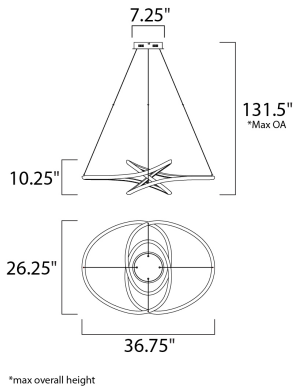

MEASUREMENTS

DIMENSION : 36.75" L x 26.25" W x 10.25" H
 MAX OAH : 131.5" OAH
 CANOPY : 7.25" W x 1.75" H x 7.75" L
 HANGING WEIGHT : 9.02 lb

LAMPING

INPUT VOLTAGE : 120-277V
 LUMENS : 4,620 Rated (2,970 Del.)
 BULB : 1 x 66W LED PCB Integrated , 66W Total
 BULB INCLUDED : (Integrated)
 DIMMABLE : Only at 120V with ELV
 CRI : 90+ CRI
 COLOR_TEMP : 3000K