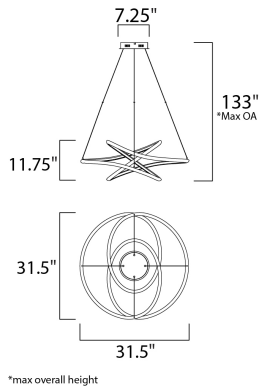

PRODUCT DESCRIPTION

Arched Matte White aluminum channel is artfully formed into unique lighting sculptures. Two rows of LEDs are used to double the light output but are fully dimmable for your comfort level.

MEASUREMENTS

- DIMENSION : 31.5" L x 31.5" W x 11.75" H
- MAX OAH : 133" OAH
- CANOPY : 7.25" W x 1.75" H x 7.75" L
- HANGING WEIGHT : 8.58 lb

LAMPING

- INPUT VOLTAGE : 120-277V
- LUMENS : 5,775 Rated (3,713 Del.)
- BULB : 1 x 83W LED PCB Integrated , 83W Total
- BULB INCLUDED : (Integrated)
- DIMMABLE : Only at 120V with ELV
- CRI : 90+ CRI
- COLOR_TEMP : 3000K