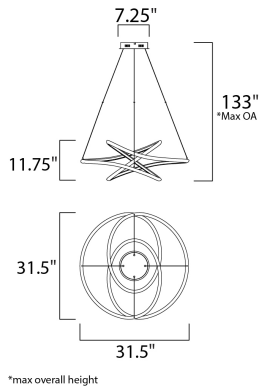

**MEASUREMENTS**

- DIMENSION : 31.5" L x 31.5" W x 11.75" H
- MAX OAH : 133" OAH
- CANOPY : 7.25" W x 1.75" H x 7.75" L
- HANGING WEIGHT : 8.58 lb

**LAMPING**

- INPUT VOLTAGE : 120-277V
- LUMENS : 5,775 Rated (3,713 Del.)
- BULB : 1 x 83W LED PCB Integrated , 83W Total
- BULB INCLUDED : (Integrated)
- DIMMABLE : Only at 120V with ELV
- CRI : 90+ CRI
- COLOR\_TEMP : 3000K