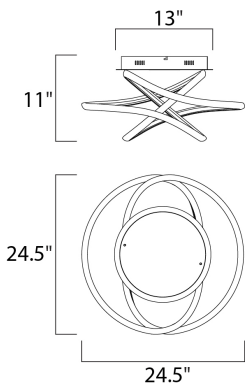

MEASUREMENTS

DIMENSION : 24.5" L x 24.5" W x 11" H
 MAX OAH : 13" OAH
 CANOPY : 13" W x 1.5" H x 13" L
 HANGING WEIGHT : 9.79 lb

LAMPING

INPUT VOLTAGE : 120-277V
 LUMENS : 3,640 Rated (2,340 Del.)
 BULB : 1 x 52W LED PCB Integrated , 52W Total
 BULB INCLUDED : (Integrated)
 DIMMABLE : Only at 120V with ELV
 CRI : 90+ CRI
 COLOR_TEMP : 3000K