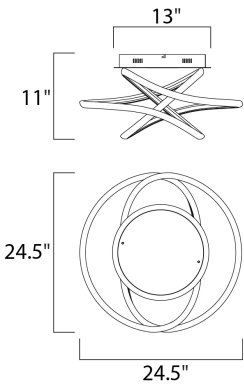

PRODUCT DESCRIPTION

Arched Matte White aluminum channel is artfully formed into unique lighting sculptures. Two rows of LEDs are used to double the light output but are fully dimmable for your comfort level.

MEASUREMENTS

DIMENSION : 24.5" L x 24.5" W x 11" H
 MAX OAH : 13" OAH
 CANOPY : 13" W x 1.5" H x 13" L
 HANGING WEIGHT : 9.79 lb

LAMPING

INPUT VOLTAGE : 120-277V
 LUMENS : 3,640 Rated (2,340 Del.)
 BULB : 1 x 52W LED PCB Integrated , 52W Total
 BULB INCLUDED : (Integrated)
 DIMMABLE : Only at 120V with ELV
 CRI : 90+ CRI
 COLOR_TEMP : 3000K