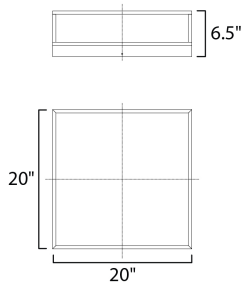

PRODUCT DESCRIPTION

Cubes of Black and Polished Chrome are lit from the inside by LED strips concealed in a channel. The silhouette created by this inward design creates a dramatic light effect.

MEASUREMENTS

DIMENSION : 20" L x 20" W x 6.5" H
 MAX OAH :
 CANOPY : 20" W x 1.5" H x 20" L
 HANGING WEIGHT : 9.9 lb

LAMPING

INPUT VOLTAGE : 120V
 LUMENS : 3,360 Rated (2,880 Del.)
 BULB : 1 x 48W LED PCB Integrated , 48W Total
 BULB INCLUDED : (Integrated)
 DIMMABLE : Triac CL
 CRI : 90+ CRI
 COLOR_TEMP : 3000K