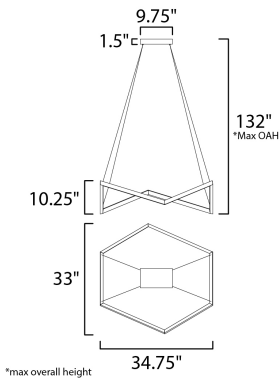

MEASUREMENTS

DIMENSION : 34.75" L x 33" W x 10.25" H
 MAX OAH : 132" OAH
 CANOPY : 6" W x 1.5" H x 9.75" L
 HANGING WEIGHT : 7.7 lb

LAMPING

INPUT VOLTAGE : 120V
 LUMENS : 3,500 Rated (2,200 Del.)
 BULB : 1 x 50W LED PCB Integrated , 50W Total
 BULB INCLUDED : (Integrated)
 DIMMABLE : ELV
 CRI : 80+ CRI
 COLOR_TEMP : 3000K