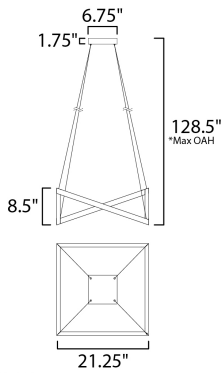

**PRODUCT DESCRIPTION**

Channels of Black are fused in an erratic fashion concealing a LED light source that emits a soft and even illumination to the surface below. Light intensity is adjustable down to 10% to allow for multiple room scene settings.

**MEASUREMENTS**

DIMENSION : 21.25" L x 21.25" W x 8.5" H  
 MAX OAH : 128.5" OAH  
 CANOPY : 6.75" W x 1.75" H x 6.75" L  
 HANGING WEIGHT : 5.28 lb

**LAMPING**

INPUT VOLTAGE : 120V  
 LUMENS : 2,500 Rated (1,600 Del.)  
 BULB : 1 x 36W LED PCB Integrated , 36W Total  
 BULB INCLUDED : (Integrated)  
 DIMMABLE : ELV  
 CRI : 80+ CRI  
 COLOR\_TEMP : 3000K