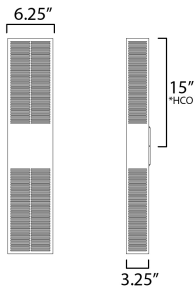

PRODUCT DESCRIPTION

An array of precise slits are stacked in two columns on rectangular shade forms of various sizes. Housed in a blocked out space is a recessed LED light source that casts a filigree that radiate onto the surface surrounding the sconce making a dazzling display from the simple geometrical frame. Available in Matte Black or Architectural Bronze, the LED is a neutral 3000K.

MEASUREMENTS

DIMENSION : 6.25" W x 30" H x 3.25" Ext
BACK PLATE : 4.75" W x 4.75" H x 15" HCO
HANGING WEIGHT : 5.5 lb

LAMPING

INPUT VOLTAGE : 120V
LUMENS : 360 Rated (130 Del.)
BULB : 2 x 12W LED AC Integrated , 24W Total
BULB INCLUDED : (Integrated)
DIMMABLE : Y
CRI : 90 CRI
COLOR_TEMP : 3000K
LIGHTING_DIRECTION : Omni

FINISHES OPTION

- Architectural Bronze (ABZ)
- Black (BK)

MATERIAL

Aluminum

RATINGS

cETLus
Wet Location
ADA

ADDITIONAL

INSTALL UP/DOWN: Up/Down
RATED LIFE 35000 Hours
OPERATING TEMPERATURE:
-20°C (-4°F), 40°C (104°F)

Always consult a qualified electrician before installing any lighting product.