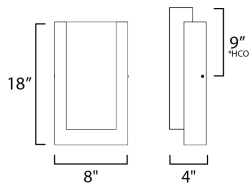

LAMPING

INPUT VOLTAGE : 120V
LUMENS : 1,440 Rated (1,270 Del.)
BULB : 1 x 18W LED PCB Integrated , 18W Total
BULB INCLUDED : (Integrated)
DIMMABLE : Y
CRI : 90 CRI
COLOR_TEMP : 3000K
LIGHTING_DIRECTION : Omni