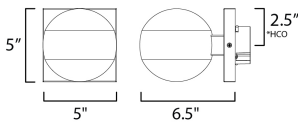

LAMPING

INPUT VOLTAGE : 120-277V
LUMENS : 1,280 Rated (800 Del.)
BULB : 2 x 8W LED PCB Integrated , 8W Total
BULB INCLUDED : (Integrated)
DIMMABLE : Y
CRI : 90 CRI
COLOR_TEMP : 3000K
LIGHTING_DIRECTION : Up/Down