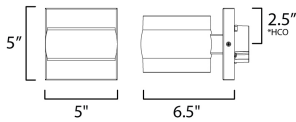

LAMPING

INPUT VOLTAGE : 120-277V
LUMENS : 1,280 Rated (840 Del.)
BULB : 2 x 8W LED PCB Integrated , 16W Total
BULB INCLUDED : (Integrated)
DIMMABLE : Y
CRI : 90 CRI
COLOR_TEMP : 3000K
LIGHTING_DIRECTION : Up/Down