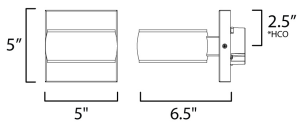

LAMPING

INPUT VOLTAGE : 120-277V
LUMENS : 1,280 Rated (900 Del.)
BULB : 2 x 8W LED PCB Integrated , 16W Total
BULB INCLUDED : (Integrated)
DIMMABLE : Y
CRI : 90 CRI
COLOR_TEMP : 3000K
LIGHTING_DIRECTION : Up/Down