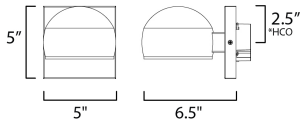

LAMPING

INPUT VOLTAGE : 120-277V
LUMENS : 640 Rated (475 Del.)
BULB : 1 x 8W LED PCB Integrated , 8W Total
BULB INCLUDED : (Integrated)
DIMMABLE : Y
CRI : 90 CRI
COLOR_TEMP : 3000K
LIGHTING_DIRECTION : Down