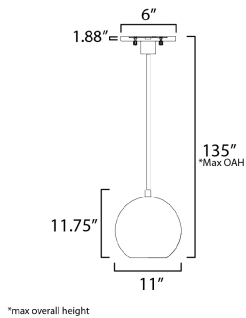

PRODUCT DESCRIPTION

Three sizes of thick Clear glass orbs are suspended displaying a small aluminum sphere encompassed within. Discretely recessed dedicated LED provides ample lighting without glare. Branching out from a central structural column, the striking Black and Satin Brass combination an additional LED light source directs light downward. These atomically inspired fixtures are sure to make a statement.

MEASUREMENTS

DIMENSION : 11" W x 11.75" H
 MAX OAH : 135" OAH
 CANOPY : 6" W x 1.88" H x 6" L
 HANGING WEIGHT : 5.82 lb

LAMPING

INPUT VOLTAGE : 120V
 LUMENS : 720 Rated (840 Del.)
 BULB : 1 x 12W LED AC Integrated , 12W Total
 BULB INCLUDED : (Integrated)
 DIMMABLE : ELV
 CRI : 90 CRI
 COLOR_TEMP : 3000K