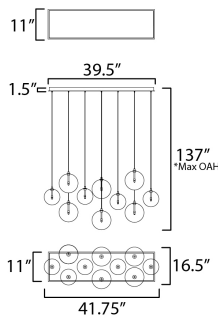

PRODUCT DESCRIPTION

An airy configuration of Clear blown glass globe shades in various sizes suspend on thin low voltage wires. Thin tubes finished in Black or Gold descend into the center of the globes where a small G4 LED lamp provides a spark of light.

MEASUREMENTS

DIMENSION : 15.5" L x 41.75" W x 8" H
 MAX OAH : 137" OAH
 CANOPY : 39.5" W x 1.5" H x 11" L
 HANGING WEIGHT : 16.3 lb

LAMPING

INPUT VOLTAGE : 120-277V
 LUMENS : 1,800 Rated (1,700 Del.)
 BULB : 1 x 1.8W G4 LED , 18W Total
 BULB INCLUDED : (Included)
 DIMMABLE : 3-in-1 Triac, ELV, or 0-10V
 CRI : 90 CRI
 COLOR_TEMP : 3000K

*max overall height

FINISHES OPTION

- Black (BK)
- Natural Aged Brass (NAB)

GLASS

Clear 18

MATERIAL

Steel, Glass

RATINGS