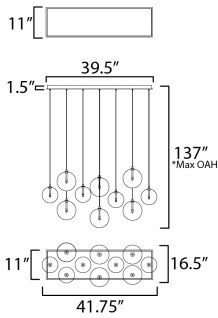

**PRODUCT DESCRIPTION**

An airy configuration of Clear blown glass globe shades in various sizes suspend on thin low voltage wires. Thin tubes finished in Black or Gold descend into the center of the globes where a small G4 LED lamp provides a spark of light.

**MEASUREMENTS**

DIMENSION : 15.5" L x 41.75" W x 8" H  
 MAX OAH : 137" OAH  
 CANOPY : 39.5" W x 1.5" H x 11" L  
 HANGING WEIGHT : 16.3 lb

**LAMPING**

INPUT VOLTAGE : 120-277V  
 LUMENS : 1,800 Rated (1,700 Del.)  
 BULB : 1 x 1.8W G4 LED , 18W Total  
 BULB INCLUDED : (Included)  
 DIMMABLE : 3-in-1 Triac, ELV, or 0-10V  
 CRI : 90 CRI  
 COLOR\_TEMP : 3000K

\*max overall height

**FINISHES OPTION**

- Black (BK)
- Natural Aged Brass (NAB)

**GLASS**

Clear 18

**MATERIAL**

Steel, Glass

**RATINGS**