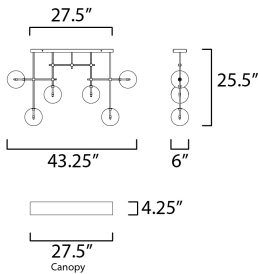

PRODUCT DESCRIPTION

An airy configuration of Clear blown glass globe shades in various sizes suspend on thin low voltage wires. Thin tubes finished in Black or Gold descend into the center of the globes where a small G4 LED lamp provides a spark of light.

MEASUREMENTS

DIMENSION : 43.25" L x 6" W x 25.5" H
 MAX OAH : 25.5" OAH
 CANOPY : 4.25" W x 1" H x 27.5" L
 HANGING WEIGHT : 7.3 lb

LAMPING

INPUT VOLTAGE : 120V
 LUMENS : 900 Rated (720 Del.)
 BULB : 6 x 1.8W LED 12V G4 , 11W Total
 BULB INCLUDED : (Included)
 DIMMABLE : Yes
 CRI : 90+ CRI
 COLOR_TEMP : 3000K