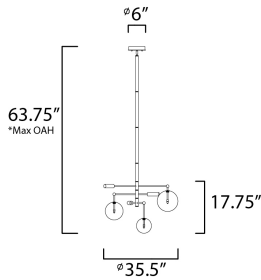

FINISHES OPTION

 Black / Satin Nickel (BKSN)

GLASS

Clear 18

MATERIAL

Steel, Glass

RATINGS

cETLus
Dry Location

ADDITIONAL

ADJUSTABLE
SLOPE: 90
RATED LIFE 20000 Hours
OPERATING TEMPERATURE:
-20°C (-4°F), 40°C (104°F)

*max overall height

MEASUREMENTS

DIMENSION : 35.5" L x 35.5" W x 17.75" H
 MAX OAH : 63.75" OAH
 CANOPY : 6" W x 1.25" H x 6" L
 HANGING WEIGHT : 10.3 lb