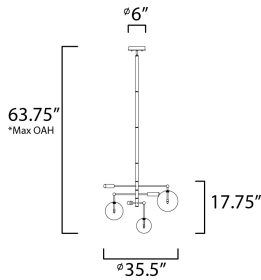

**FINISHES OPTION**

 Black / Satin Nickel (BKSN)

**GLASS**

Clear 18

**MATERIAL**

Steel, Glass

**RATINGS**

cETLus  
Dry Location

**ADDITIONAL**

ADJUSTABLE  
SLOPE: 90  
RATED LIFE 20000 Hours  
OPERATING TEMPERATURE:  
-20°C (-4°F), 40°C (104°F)

\*max overall height

**MEASUREMENTS**

DIMENSION : 35.5" L x 35.5" W x 17.75" H  
MAX OAH : 63.75" OAH  
CANOPY : 6" W x 1.25" H x 6" L  
HANGING WEIGHT : 10.3 lb