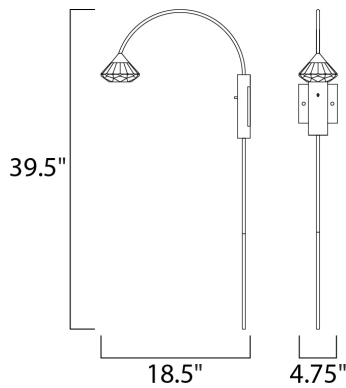

PRODUCT DESCRIPTION

Gracefully sweeping arms are finished in a textured Black with a Metallic Gold cups that suspends a faceted Clear acrylic diamond. Adding interest to the fixture, intersecting arms create an art form sure to attract attention. A pin up wall sconce with an arm that pivots is perfectly suited for bedside lighting.

MEASUREMENTS

DIMENSION : 4.75" W x 39.5" H x 18.5" Ext
 MAX OAH : 4.75" W x 4.75" H
 HANGING WEIGHT : 3.97 lb

LAMPING

INPUT VOLTAGE : 120V
 LUMENS : 330 Rated (210 Del.)
 BULB : 1 x 3W LED PCB Integrated , 3W Total
 BULB INCLUDED : (Integrated)
 DIMMABLE : Triac CL
 CRI : 80+ CRI
 COLOR_TEMP : 3000K

FINISHES OPTION

Black / Metallic Gold (BKMg)

GLASS

Clear Acrylic 75

MATERIAL

Steel, Aluminum, Acrylic

RATINGS

cETLus
 Damp Location