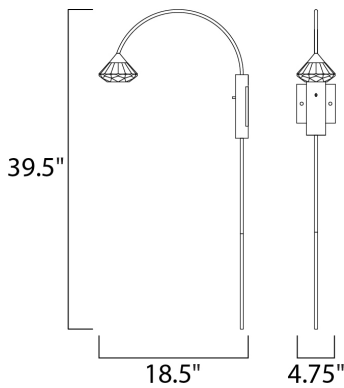

**PRODUCT DESCRIPTION**

Gracefully sweeping arms are finished in a textured Black with a Metallic Gold cups that suspends a faceted Clear acrylic diamond. Adding interest to the fixture, intersecting arms create an art form sure to attract attention. A pin up wall sconce with an arm that pivots is perfectly suited for bedside lighting.

**MEASUREMENTS**

DIMENSION : 4.75" W x 39.5" H x 18.5" Ext  
 MAX OAH : 4.75" W x 4.75" H  
 HANGING WEIGHT : 3.97 lb

**LAMPING**

INPUT VOLTAGE : 120V  
 LUMENS : 330 Rated (210 Del.)  
 BULB : 1 x 3W LED PCB Integrated , 3W Total  
 BULB INCLUDED : (Integrated)  
 DIMMABLE : Triac CL  
 CRI : 80+ CRI  
 COLOR\_TEMP : 3000K