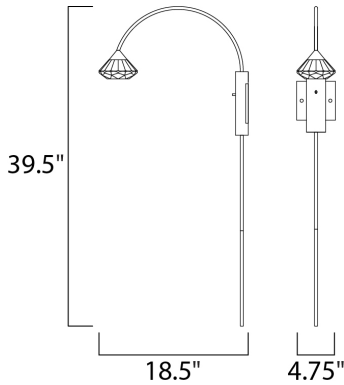

PRODUCT DESCRIPTION

Gracefully sweeping arms are finished in a textured Black with a Metallic Gold cups that suspends a faceted Clear acrylic diamond. Adding interest to the fixture, intersecting arms create an art form sure to attract attention. A pin up wall sconce with an arm that pivots is perfectly suited for bedside lighting.

MEASUREMENTS

DIMENSION : 4.75" W x 39.5" H x 18.5" Ext
 MAX OAH : 4.75" W x 4.75" H
 HANGING WEIGHT : 3.97 lb

LAMPING

INPUT VOLTAGE : 120V
 LUMENS : 330 Rated (210 Del.)
 BULB : 1 x 3W LED PCB Integrated , 3W Total
 BULB INCLUDED : (Integrated)
 DIMMABLE : Triac CL
 CRI : 80+ CRI
 COLOR_TEMP : 3000K

FINISHES OPTION

 Black / Metallic Gold (BKMG)

GLASS

Clear Acrylic 75

MATERIAL

Steel, Aluminum, Acrylic

RATINGS

cETLus
 Damp Location