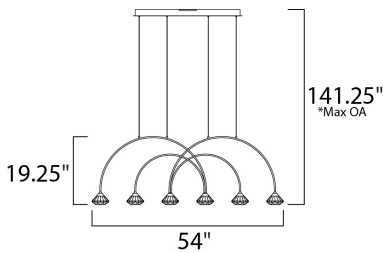

PRODUCT DESCRIPTION

Gracefully sweeping arms are finished in a textured Black with a Metallic Gold cups that suspends a faceted Clear acrylic diamond. Adding interest to the fixture, intersecting arms create an art form sure to attract attention. A pin up wall sconce with an arm that pivots is perfectly suited for bedside lighting.

MEASUREMENTS

DIMENSION : 54" L x 5.5" W x 19.25" H
 MAX OAH : 141.25" OAH
 CANOPY : 3.25" W x 1.5" H x 30.75" L
 HANGING WEIGHT : 16.32 lb

LAMPING

INPUT VOLTAGE : 120V
 LUMENS : 1,560 Rated (1,260 Del.)
 BULB : 6 x 3W LED PCB Integrated , 18W Total
 BULB INCLUDED : (Integrated)
 DIMMABLE : Triac CL
 CRI : 80+ CRI
 COLOR_TEMP : 3000K

*max overall height

FINISHES OPTION

Black / Metallic Gold (BKMG)

GLASS

Clear Acrylic 75

MATERIAL

Steel, Aluminum, Acrylic

RATINGS