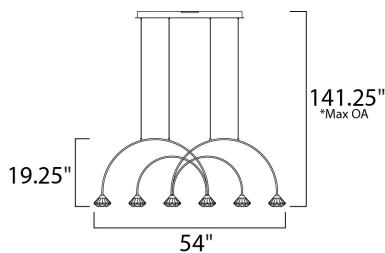

PRODUCT DESCRIPTION

Gracefully sweeping arms are finished in a textured Black with a Metallic Gold cups that suspends a faceted Clear acrylic diamond. Adding interest to the fixture, intersecting arms create an art form sure to attract attention. A pin up wall sconce with an arm that pivots is perfectly suited for bedside lighting.

MEASUREMENTS

DIMENSION : 54" L x 5.5" W x 19.25" H
 MAX OAH : 141.25" OAH
 CANOPY : 3.25" W x 1.5" H x 30.75" L
 HANGING WEIGHT : 16.32 lb

LAMPING

INPUT VOLTAGE : 120V
 LUMENS : 1,560 Rated (1,260 Del.)
 BULB : 6 x 3W LED PCB Integrated , 18W Total
 BULB INCLUDED : (Integrated)
 DIMMABLE : Triac CL
 CRI : 80+ CRI
 COLOR_TEMP : 3000K

*max overall height

FINISHES OPTION

Black / Metallic Gold (BKMG)

GLASS

Clear Acrylic 75

MATERIAL

Steel, Aluminum, Acrylic

RATINGS