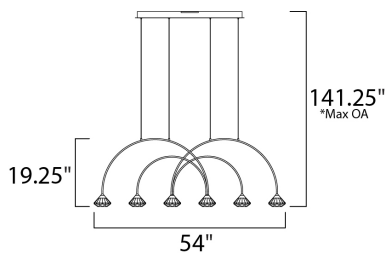

PRODUCT DESCRIPTION

Gracefully sweeping arms are finished in a textured Black with a Metallic Gold cups that suspends a faceted Clear acrylic diamond. Adding interest to the fixture, intersecting arms create an art form sure to attract attention. A pin up wall sconce with an arm that pivots is perfectly suited for bedside lighting.

MEASUREMENTS

DIMENSION : 54" L x 5.5" W x 19.25" H
 MAX OAH : 141.25" OAH
 CANOPY : 3.25" W x 1.5" H x 30.75" L
 HANGING WEIGHT : 16.32 lb

LAMPING

INPUT VOLTAGE : 120V
 LUMENS : 1,560 Rated (1,260 Del.)
 BULB : 6 x 3W LED PCB Integrated , 18W Total
 BULB INCLUDED : (Integrated)
 DIMMABLE : Triac CL
 CRI : 80+ CRI
 COLOR_TEMP : 3000K

*max overall height

FINISHES OPTION

 Black / Metallic Gold (BKMG)

GLASS

Clear Acrylic 75

MATERIAL

Steel, Aluminum, Acrylic

RATINGS