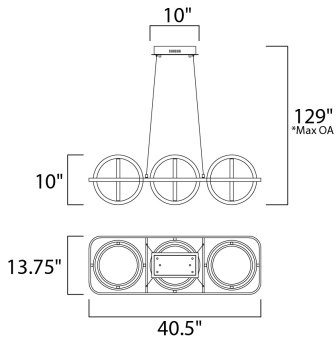

**PRODUCT DESCRIPTION**

A very unique and interesting design that features concentric bands of Polished Chrome or Black that rotate on 3 axis points and adjusts in multiple directions similar to a gyroscope. The edge of each slender band encases a small LED strip covered by a frosted lens. This work of art is so much more than just a lighting fixture.

\*max overall height

**MEASUREMENTS**

DIMENSION : 40.5" L x 13.75" W x 10" H  
 MAX OAH : 129" OAH  
 CANOPY : 4.75" W x 2" H x 10" L  
 HANGING WEIGHT : 9.24 lb

**LAMPING**

INPUT VOLTAGE : 120V  
 LUMENS : 5,140 Rated  
 BULB : 6 x 73W LED PCB Integrated , 73W Total  
 BULB INCLUDED : (Integrated)  
 DIMMABLE : Triac CL  
 CRI : 80+ CRI  
 COLOR\_TEMP : 3000K

**FINISHES OPTION**

 Black / Polished Chrome (BKPC)

**MATERIAL**

Aluminum, Metal, Acrylic

**RATINGS**

cETLus  
 Dry Location

**ADDITIONAL**

ADJUSTABLE  
 SLOPE: 120  
 OPERATING TEMPERATURE:  
 -20°C (-4°F), 40°C (104°F)